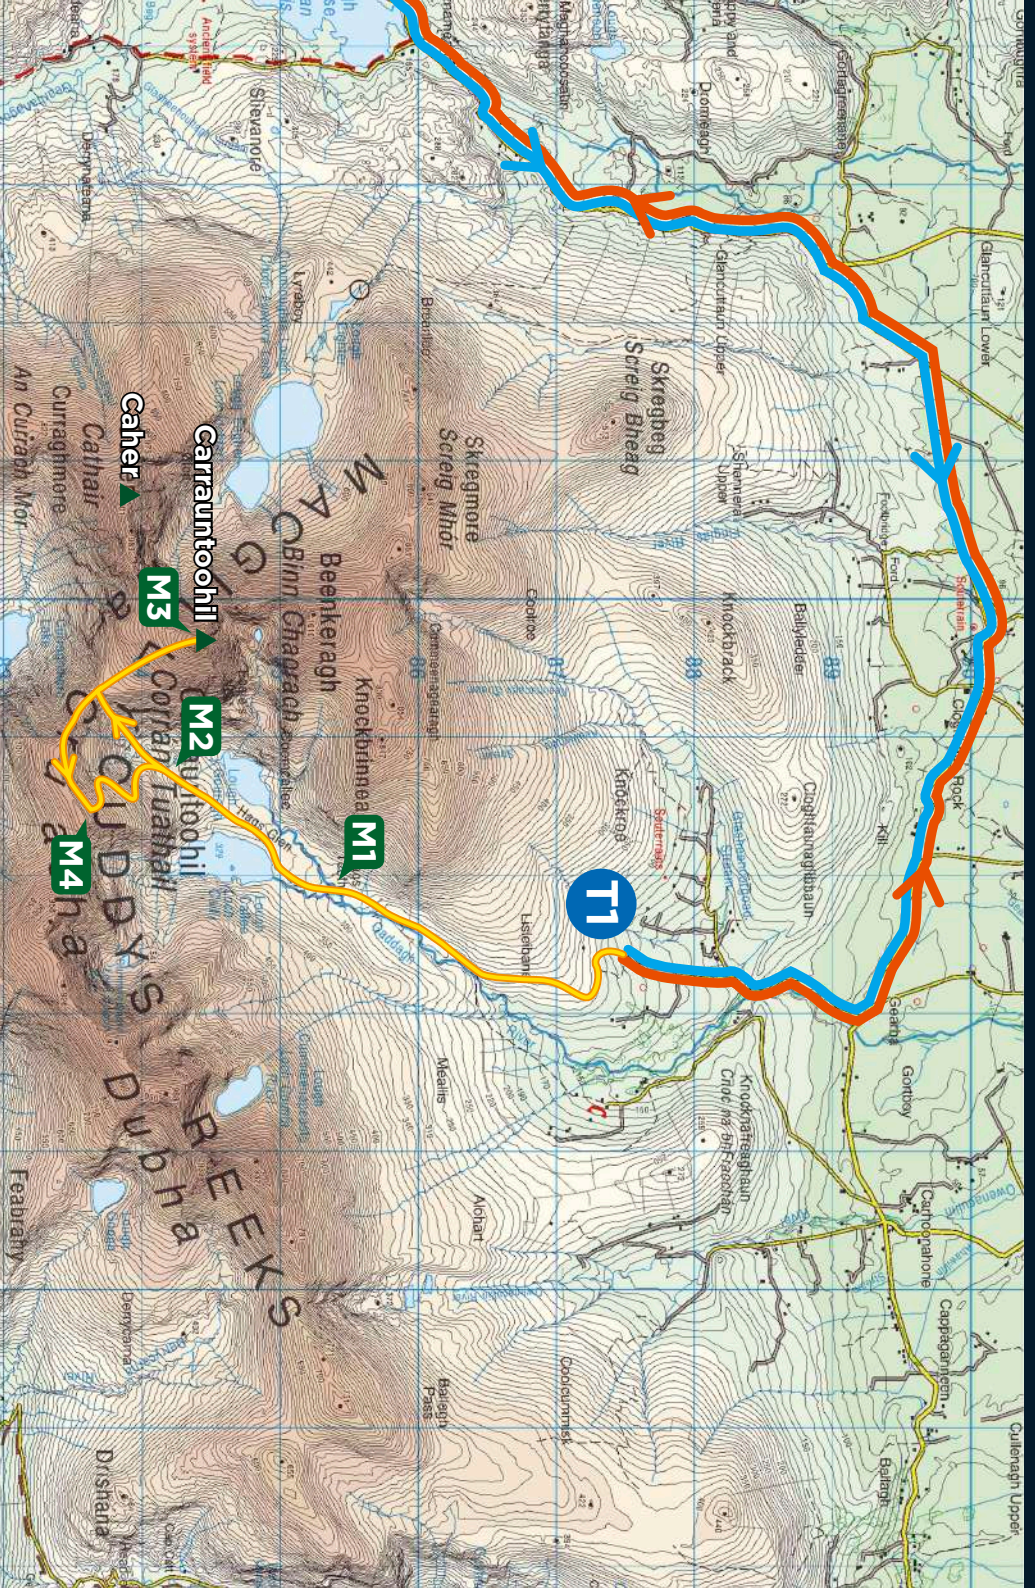

QUEST12

- Stage 1: 47.70km Cycle
 - Stage 2: 12.90km Hill Run
 - Stage 3: 48.70km Cycle
 - Stage 4: 5.00km Kayak
 - Stage 5: 14.00km Cycle
 - Stage 6: 18.10km Run
- Total: 146.40km**

QUEST 12

In case of emergency/breakdown please phone:
087 122 1234

	Quest24 Run route
	Quest12 Cycle route
	Quest12 Run route