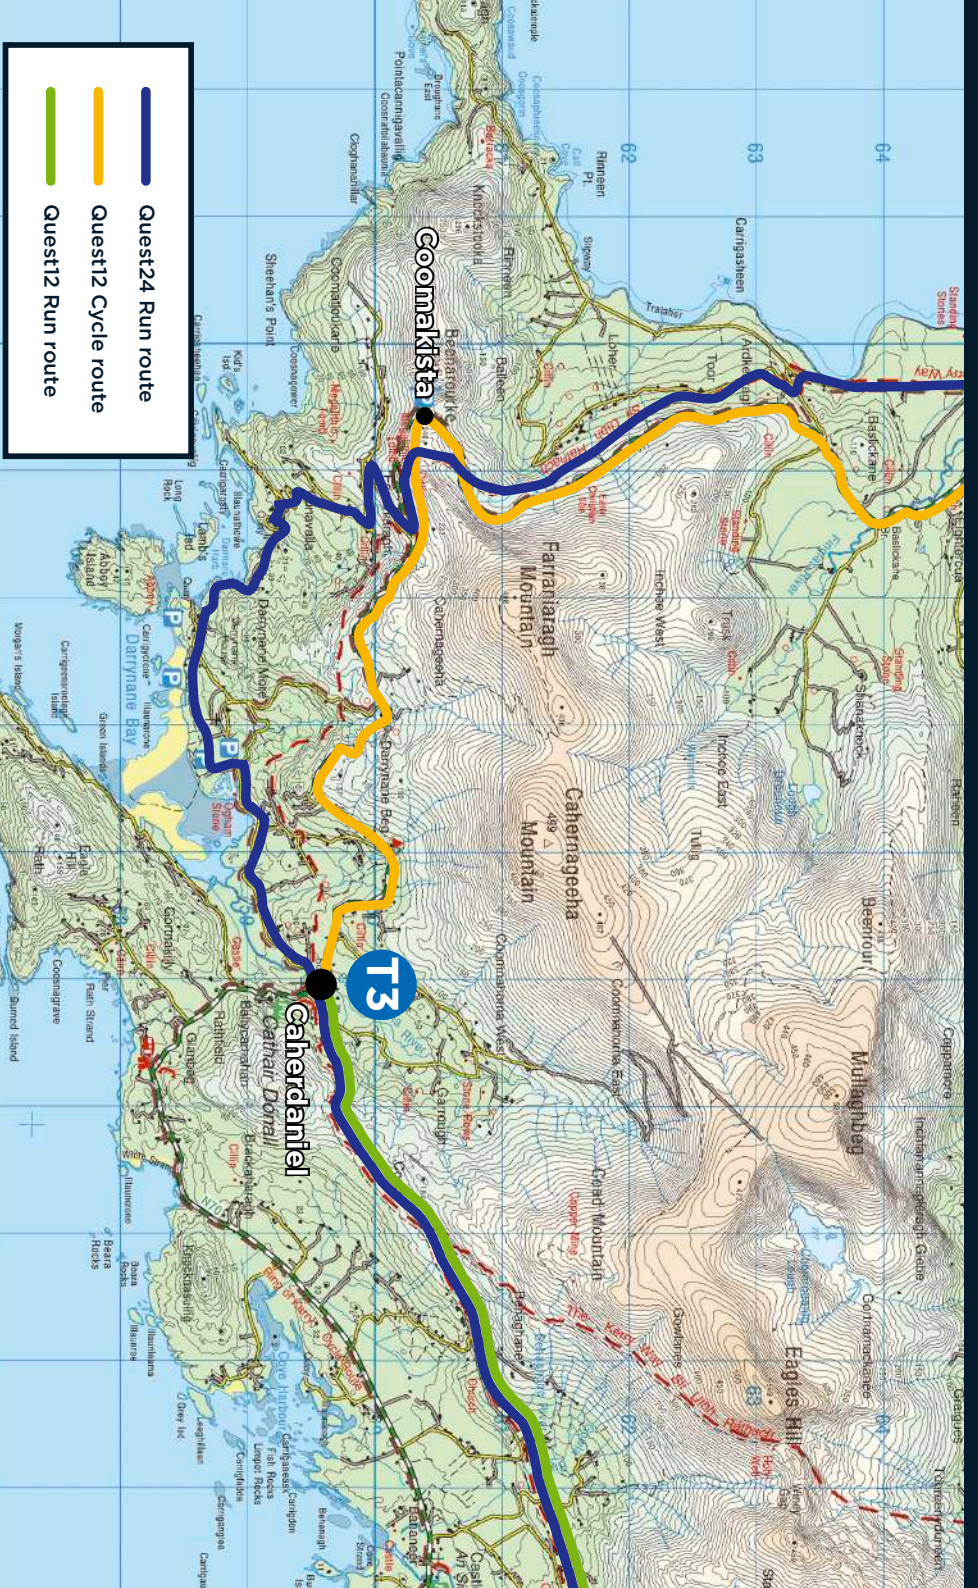

QUEST12

- Stage 1: 47.70km Cycle
 - Stage 2: 12.90km Hill Run
 - Stage 3: 48.70km Cycle
 - Stage 4: 5.00km Kayak
 - Stage 5: 14.00km Cycle
 - Stage 6: 18.10km Run
- Total: 146.40km**

QUEST 12

In case of emergency/breakdown please phone:
087 122 1234

	Quest24 Run route
	Quest12 Cycle route
	Quest12 Run route