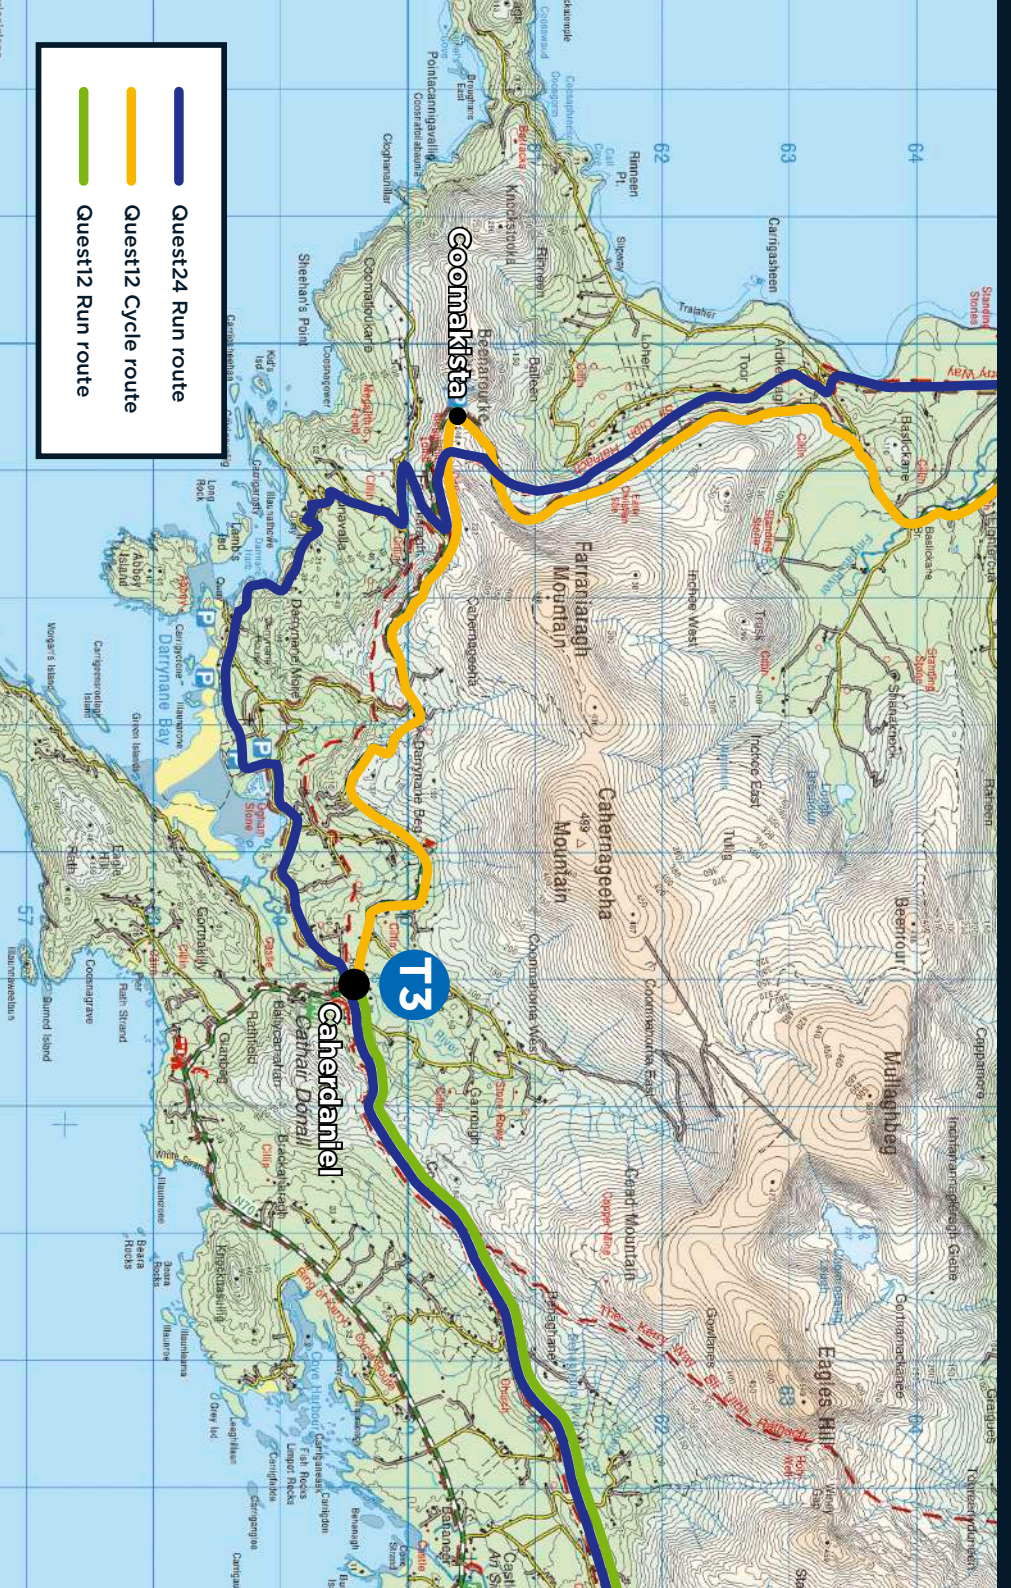

QUEST24

- Stage 1: 80km Cycle
- Stage 2: 13km Run
- Stage 3: 110km Cycle
- Stage 4: 10km Kayak
- Stage 5: 35km Run

Total: 248km

QUEST 24

START/
FINISH

In case of emergency/breakdown please phone:

087 122 1234

QUEST 12 / 24

HILLRUN STAGE

QUEST 12 / 24

WATERVILLE TO CAHERDANIEL

	Quest24 Run route
	Quest12 Cycle route
	Quest12 Run route