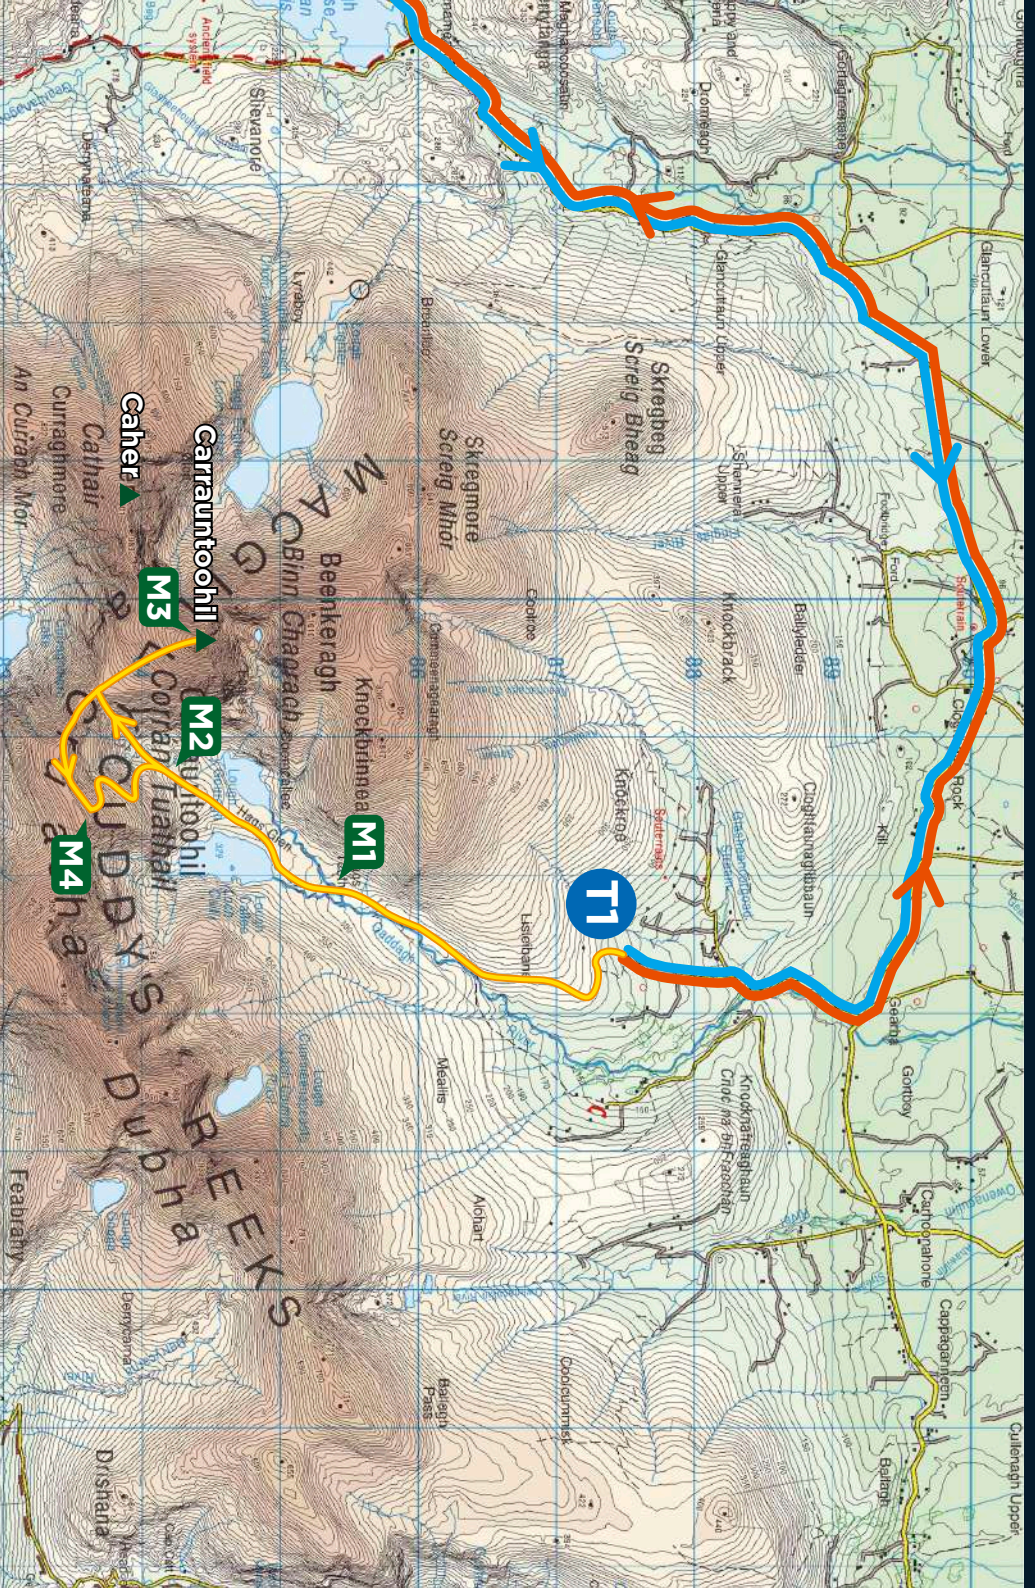

QUEST24

- Stage 1: 80km Cycle
- Stage 2: 13km Run
- Stage 3: 110km Cycle
- Stage 4: 10km Kayak
- Stage 5: 35km Run

Total: 248km

QUEST 24

START/
FINISH

In case of emergency/breakdown please phone:

087 122 1234

QUEST 12 / 24

HILLRUN STAGE

QUEST 12 / 24

WATERVILLE TO CAHERDANIEL

	Quest24 Run route
	Quest12 Cycle route
	Quest12 Run route