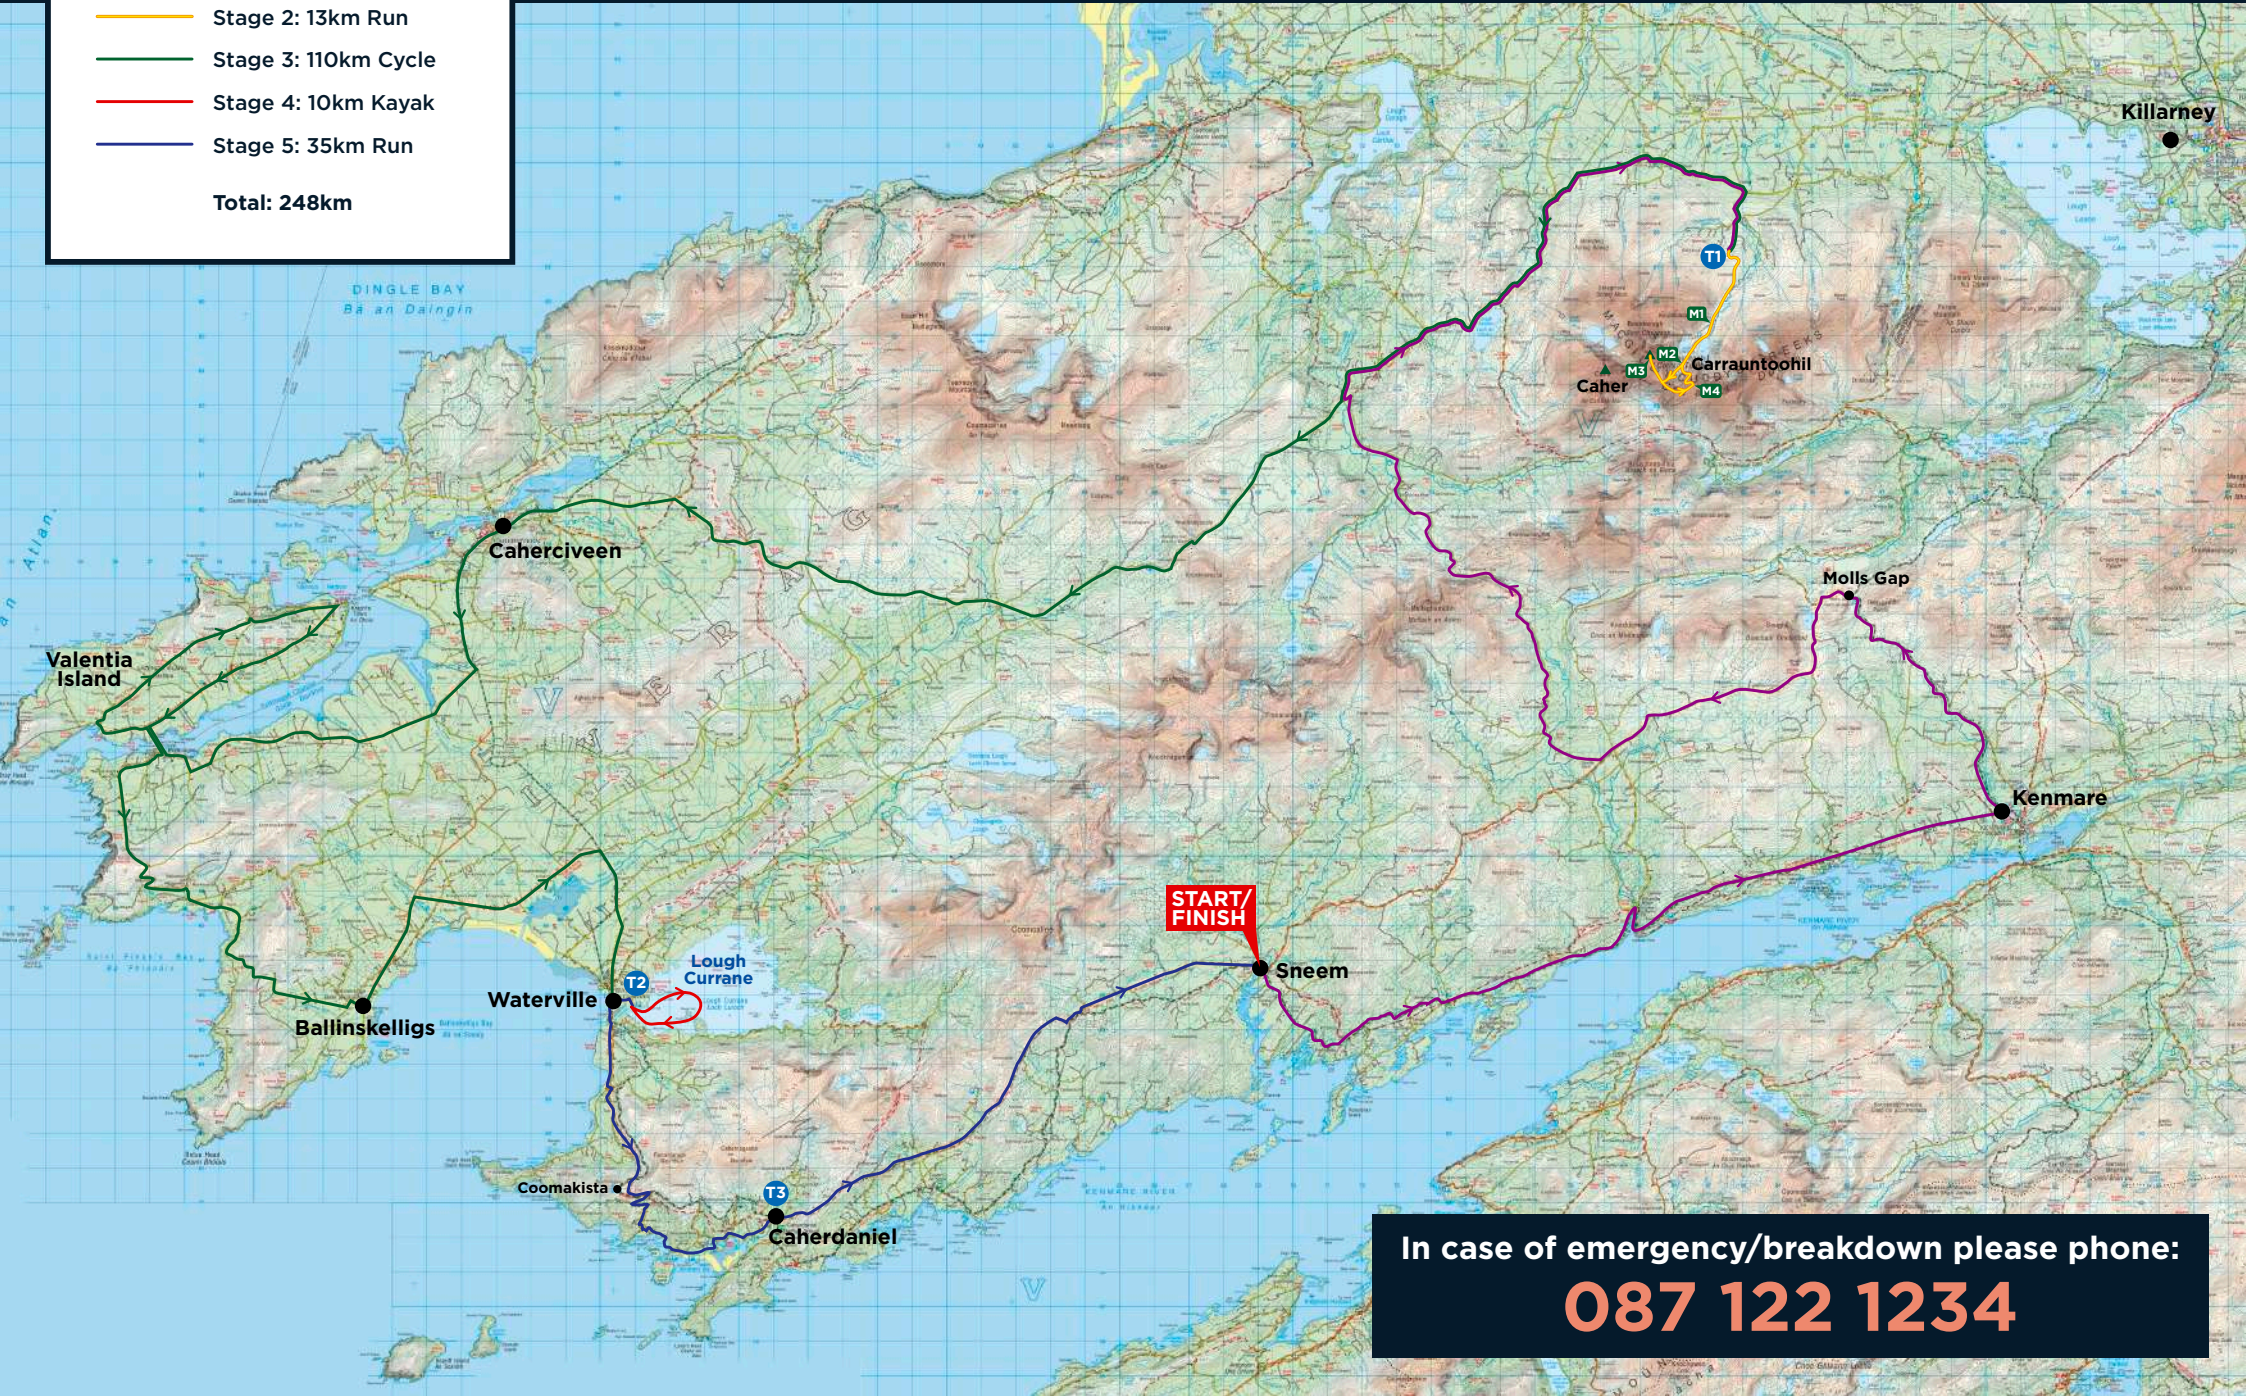

QUEST24

- Stage 1: 80km Cycle
- Stage 2: 13km Run
- Stage 3: 110km Cycle
- Stage 4: 10km Kayak
- Stage 5: 35km Run

Total: 248km

QUEST 24

START/
FINISH

In case of emergency/breakdown please phone:

087 122 1234

QUEST 12 / 24

HILLRUN STAGE

QUEST 12 / 24

WATERVILLE TO CAHERDANIEL

	Quest24 Run route
	Quest12 Cycle route
	Quest12 Run route